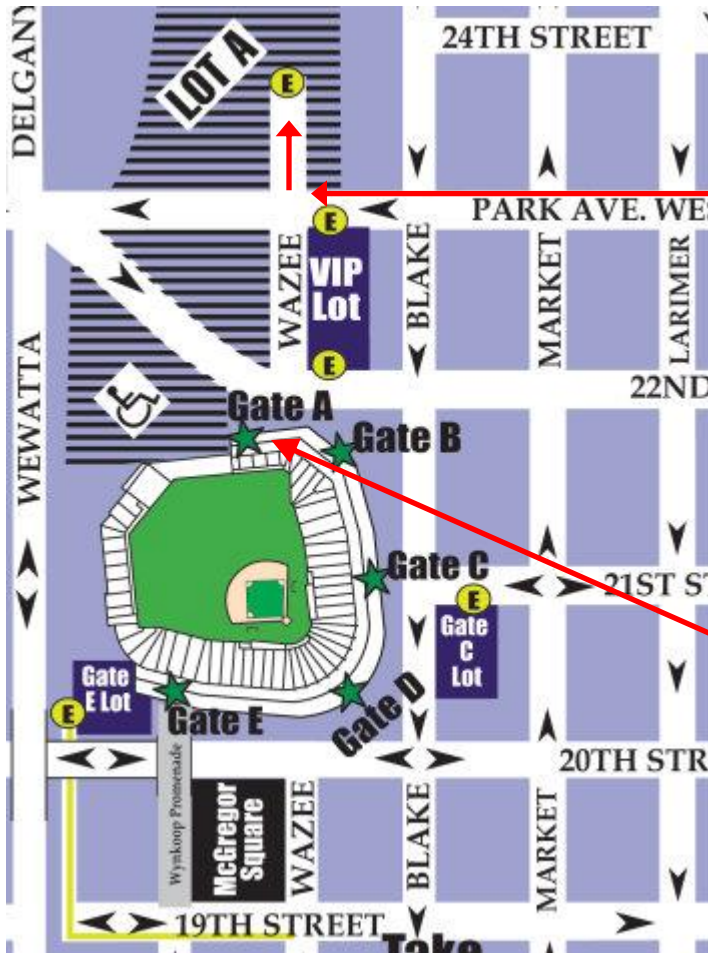

Special Event Parking at Coors Field Non-game Day Parking Directions for Lot A

Enter the Coors Field parking lots from Park Ave. and Wazee.

GPS Address:

1663 Park Ave West
Denver, CO 80205

Park in Lot A, walk towards the ballpark and Gate A is the first entrance you will see.

Enter at **Gate A** for Special Event access.

Directions from I-25:

- Take the Park Ave exit and head east on Park Ave.
- Stay in the far-left lane on Park Avenue and turn left at Wazee Street. You will see the stadium on your right side.
- Proceed through the next stoplight into the Lot A parking area.
- At the base of the ramp, make a left turn and drive toward Coors Field.
- On non-game days, the disabled parking is not enforced ~ please park as close to the stadium as possible.